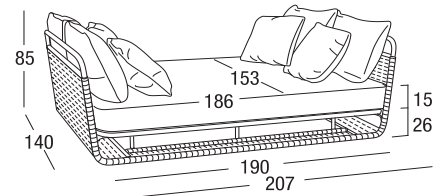

Design: Santiago Sevillano  
Product: Daybed  
Sizes: **cm 207x153x85h (81,5"x60"x33,5"h)**  
seat **cm 26h (10"h)**  
with cushion **cm 41h (16"h)**

**Back cushion:** Chips in polyester fiber, hollow, silicone coated. Covering fabric in polypropylene, polyester-pvc.

Net weight unit 81

Gross weight unit 103

Packages per unit 4

Packages sizes cm 80x144x24h  
cm 27x180x11h  
cm 156x191x23h  
cm 90x110x32h